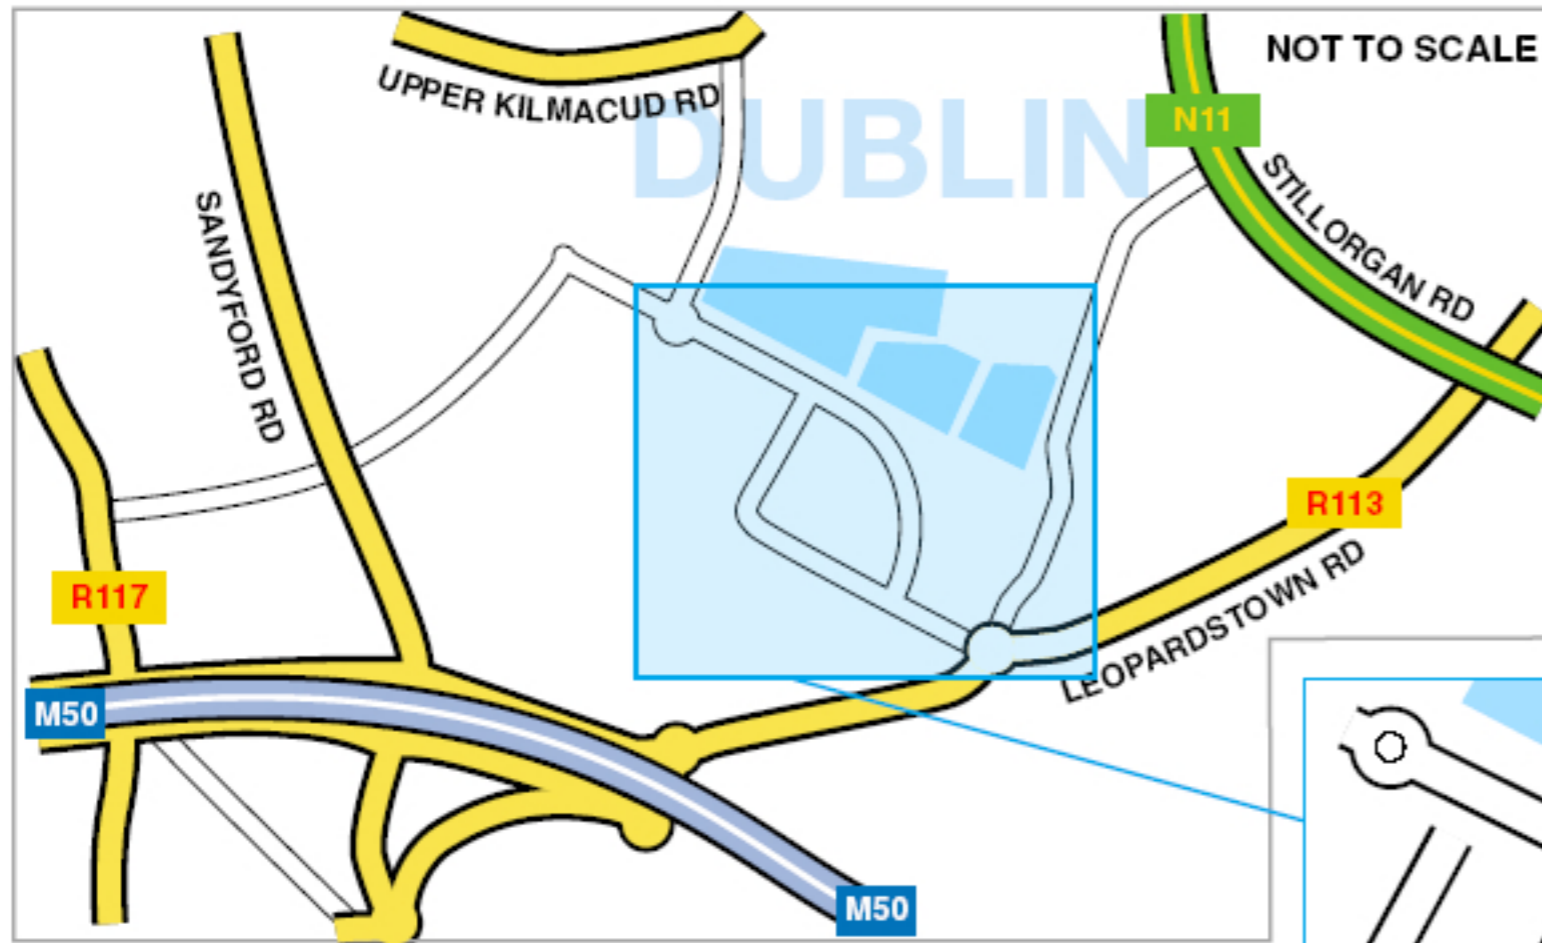

# How to get to Bayer Ltd, Dublin

## DETAIL OF AREA

Note: The Atrium car park is reached at the far end of Arkle Rd.